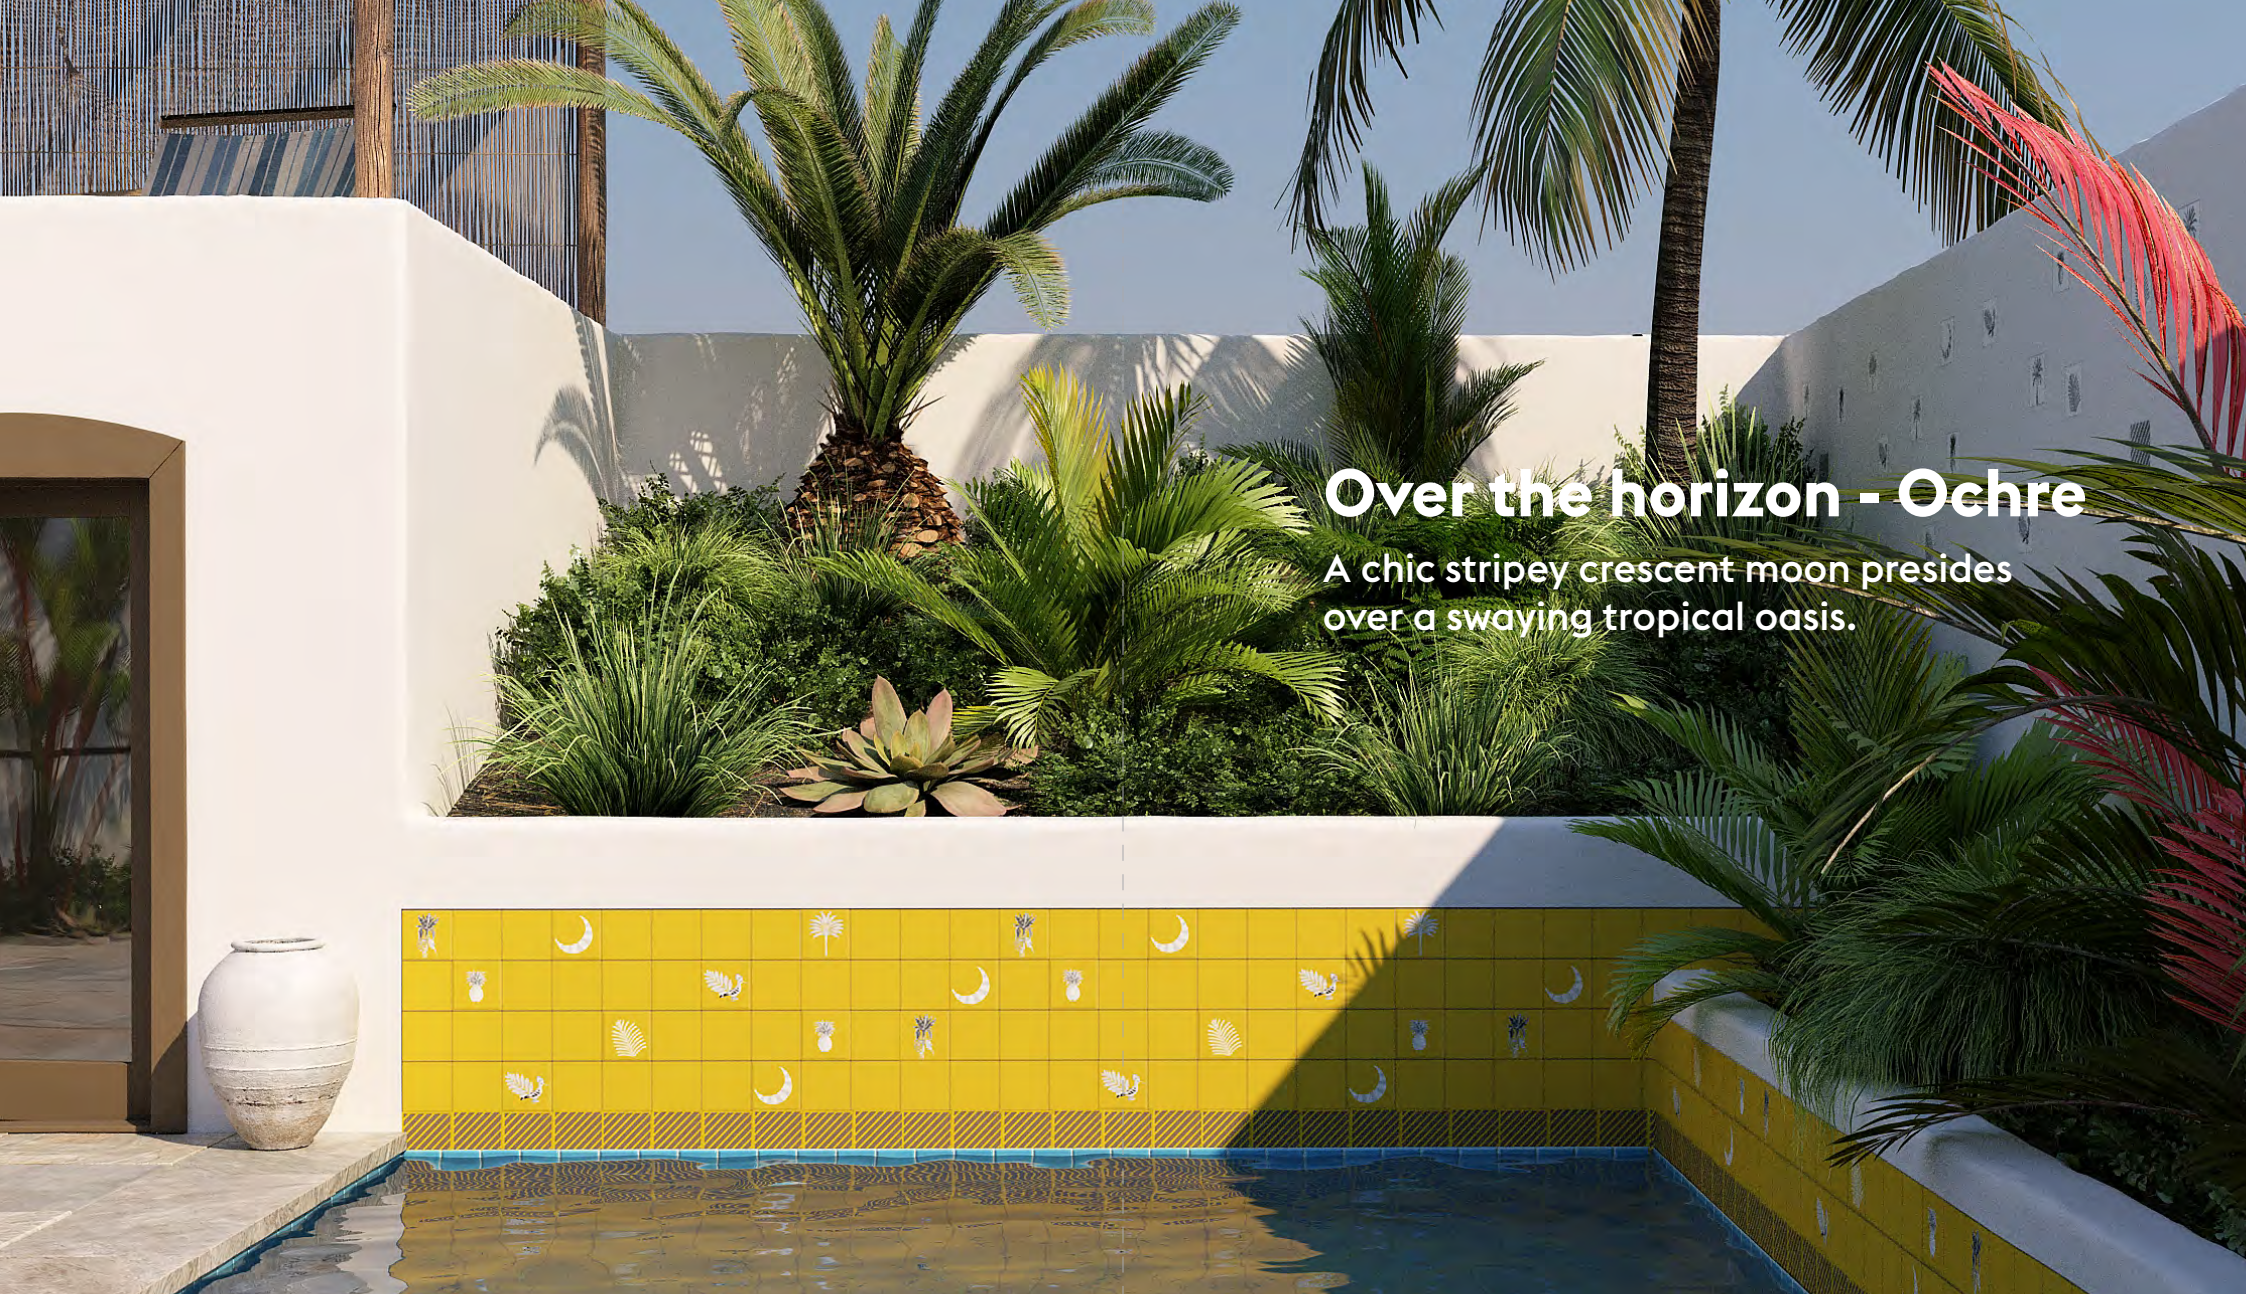

Over the horizon - Ochre

A chic stripey crescent moon presides over a swaying tropical oasis.

MRP (Single Tile): ₹ 302
MRP (Per Sqft.): ₹ 1,281

Size: 148X148mm (Each)
Weight: 0.5 kg. (Each)