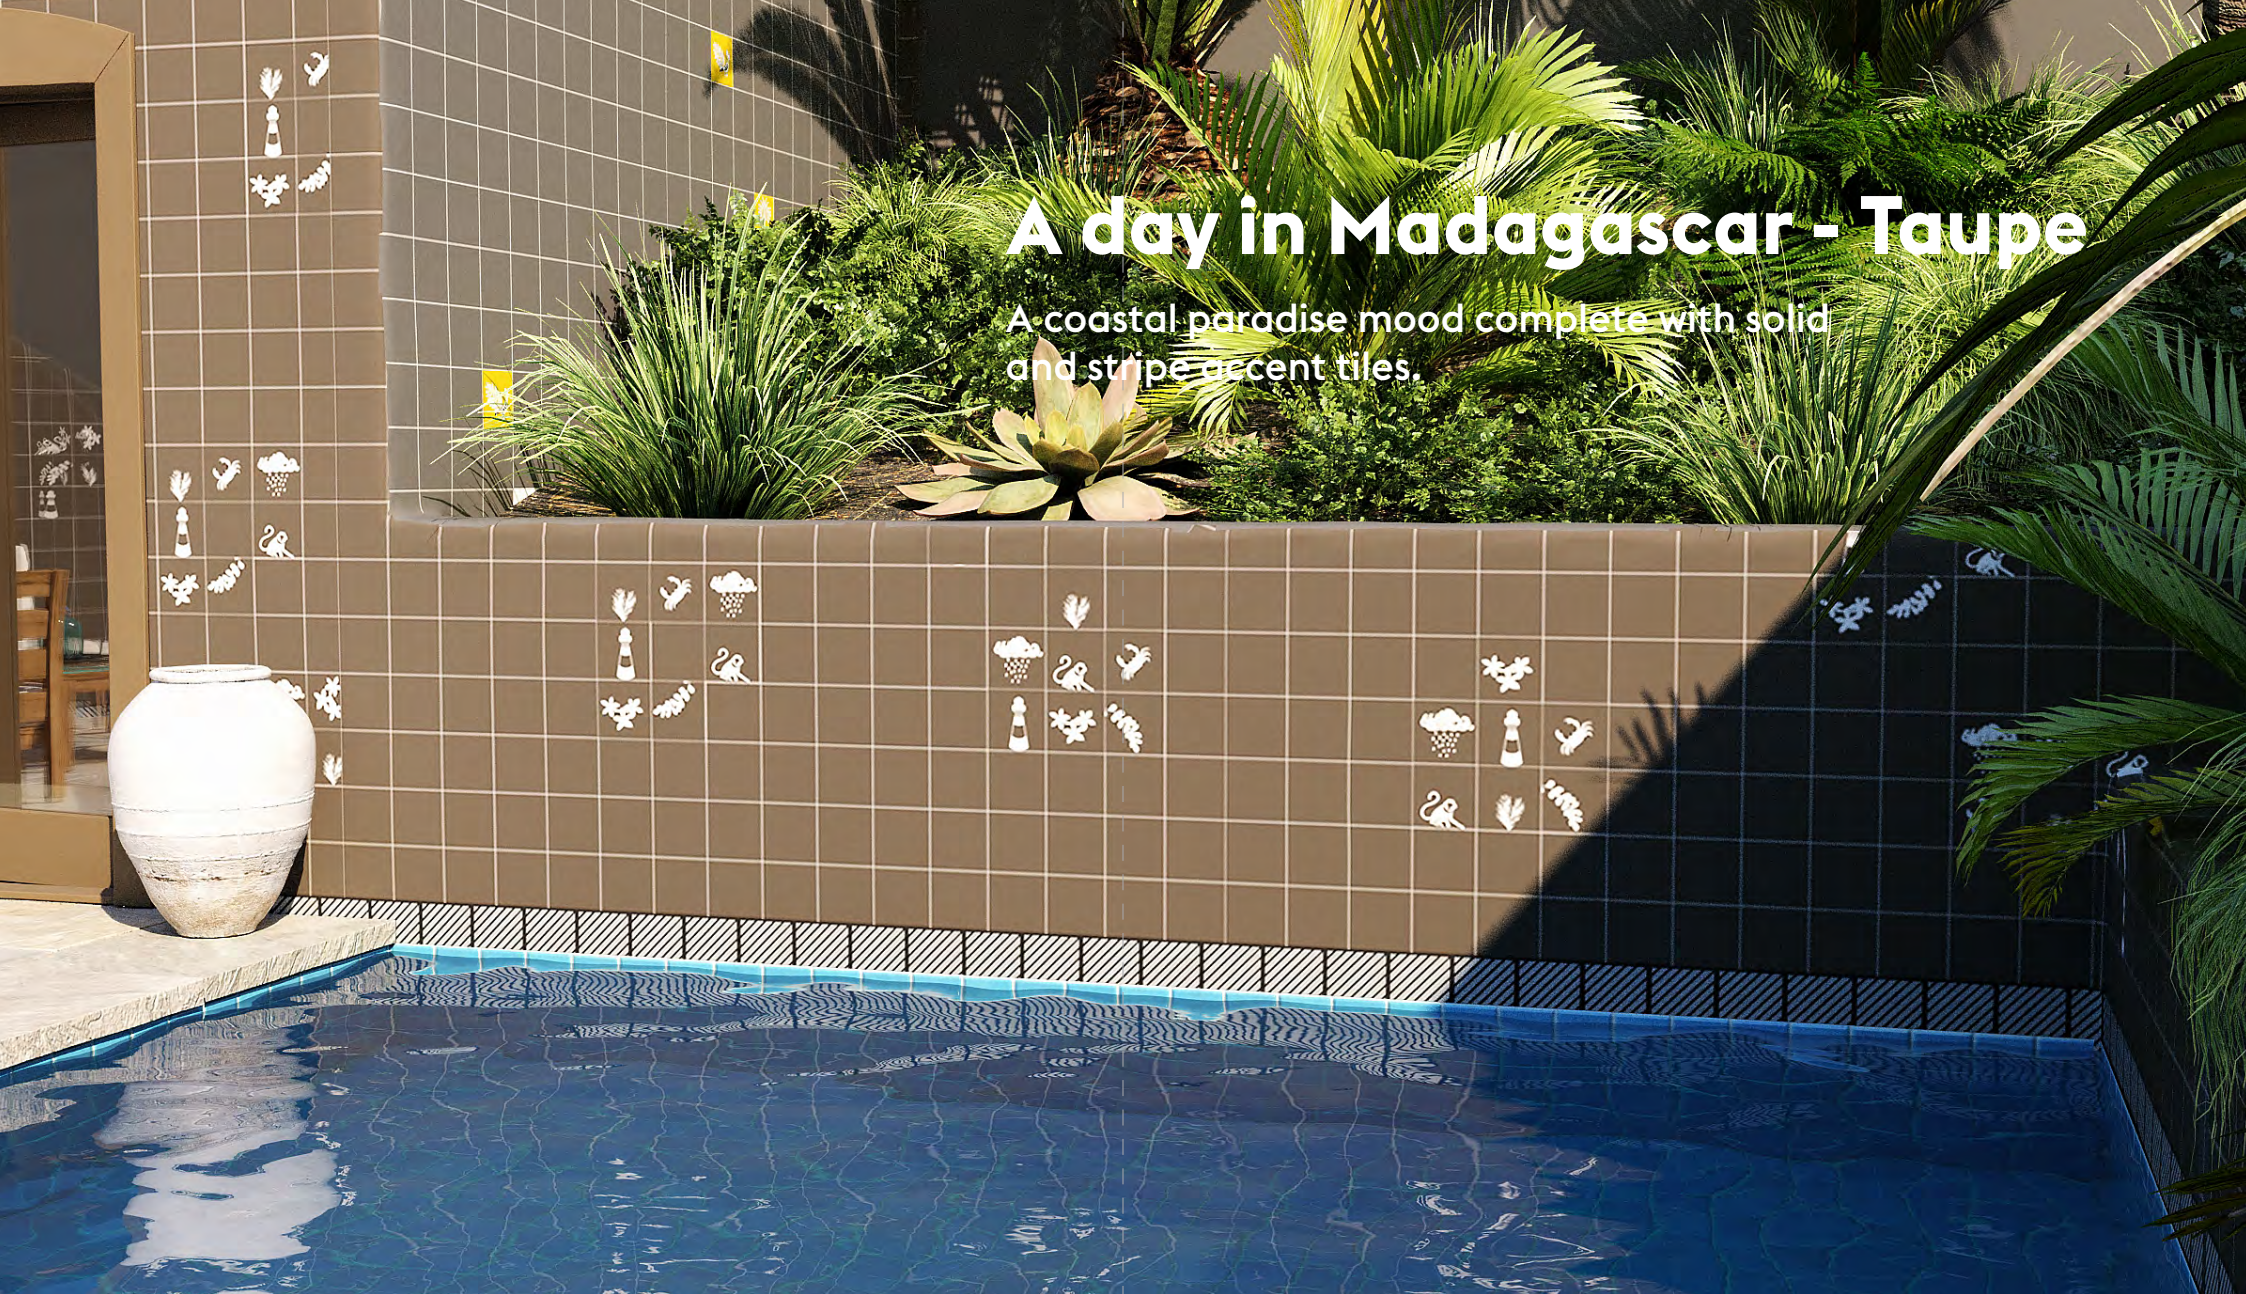

- If your style is modern and minimal, these ivory tiles are understated yet striking enough to enhance your favourite space; use them in your washrooms along a wall, behind the sink, or in a striking pattern in the shower cubicle.
- Take these tiles outdoors; use them inset on a table top or bar trolley, or to adorn an alfresco bar.

LUSH FERN RIGHT

MORNING GLORY

NICOBAR TEAL MIX

- The lovely thing about this shade is that it can be elegant and fresh, or cheery and domestic, and can be used in larger numbers without appearing dominant.
- This shades' association with water makes it a popular choice for washrooms or water bodies; we particularly love it in pools.
- Use these tiles as your main feature on a wall in the balcony, partially eclipsed with your favourite plants.

A day in Madagascar - Taupe

A coastal paradise mood complete with solid and stripe accent tiles.

MRP (Single Tile): ₹ 302
MRP (Per Sqft.): ₹ 1,281

Size: 148X148mm (Each)
Weight: 0.5 kg. (Each)

EVENING RAIN

LIGHTHOUSE TAUPE

LUSH BOTTLEBRUSH

NICO CRAB

NICO STRIPE

NICO BOLD

LOOK RIGHT MONKEY

LOOK LEFT MONKEY

LUSH FERN LEFT